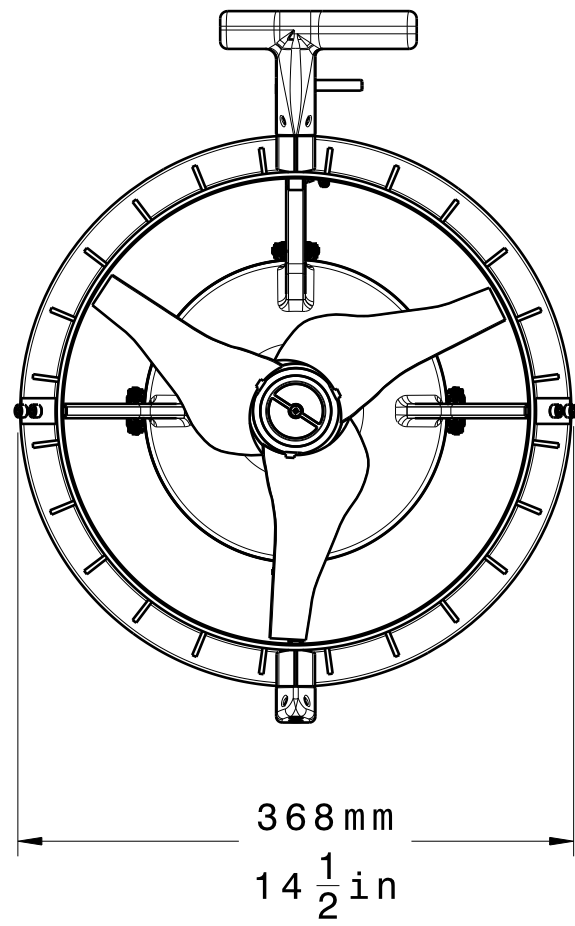

Rev.	Description	Date
1	New Release	XX-XX-XX

Weight: 55 lbs
25 kg

diveX © DIVE XTRAS 2004 ALL RIGHTS RESERVED
 THIS DOCUMENT IS SUPPLIED IN CONFIDENCE. NO REPRODUCTION OF THE DOCUMENT OR ANY PART OF IT OR OF THE ITEMS SHOWN THEREON MAY BE MADE WITHOUT THE COPYRIGHT OWNERS WRITTEN PERMISSION.

All dimensions are in mm.
Deburr & Break all sharp edges

Engineer:

X Scooter Long Body

Drawing No:

INFO

Rev

1

Sheet