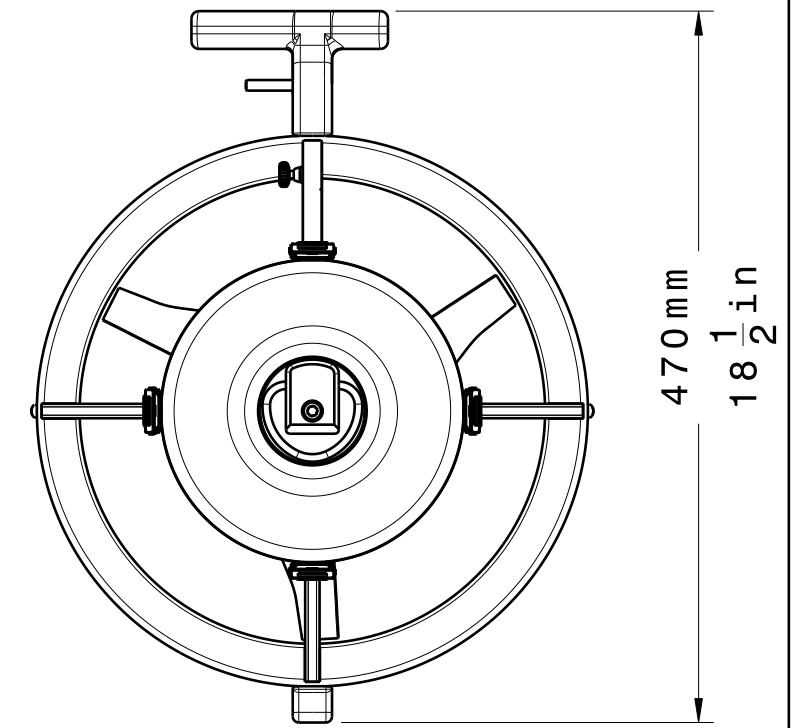

Rev.	Description	Date
1	New Release	XX-XX-XX

Weight: 55 lbs
25 kg

diveX © DIVE XTRAS 2004 ALL RIGHTS RESERVED
 THIS DOCUMENT IS SUPPLIED IN CONFIDENCE. NO REPRODUCTION OF THE DOCUMENT OR ANY PART OF IT OR OF THE ITEMS SHOWN THEREON MAY BE MADE WITHOUT THE COPYRIGHT OWNERS WRITTEN PERMISSION.

All dimensions are in mm.
Deburr & Break all sharp edges

Engineer:

X Scooter Long Body

Drawing No:

INFO

Rev

1

Sheet