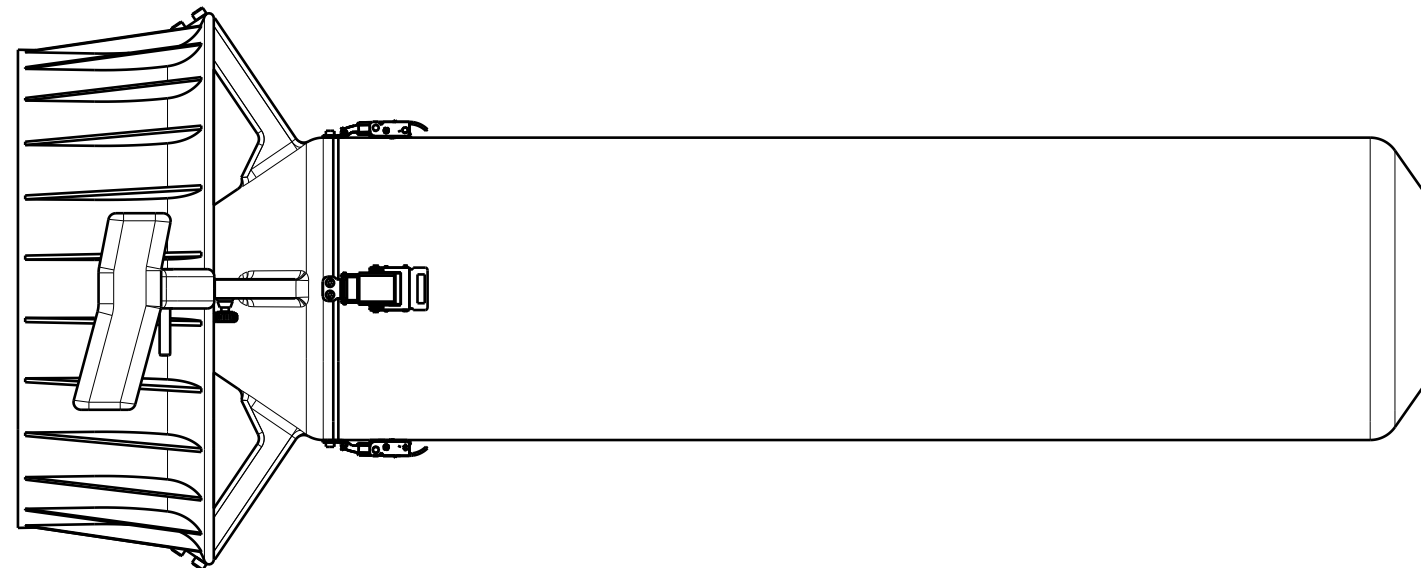

Rev.	Description	Date
1	New Release	XX-XX-XX

Weight: 55 lbs
25 kg

diveX © DIVE XTRAS 2004 ALL RIGHTS RESERVED
 THIS DOCUMENT IS SUPPLIED IN CONFIDENCE. NO REPRODUCTION OF THE DOCUMENT OR ANY PART OF IT OR OF THE ITEMS SHOWN THEREON MAY BE MADE WITHOUT THE COPYRIGHT OWNERS WRITTEN PERMISSION.

All dimensions are in mm.
Deburr & Break all sharp edges

Engineer:

X Scooter Long Body

Drawing No:

INFO

Rev

1

Sheet