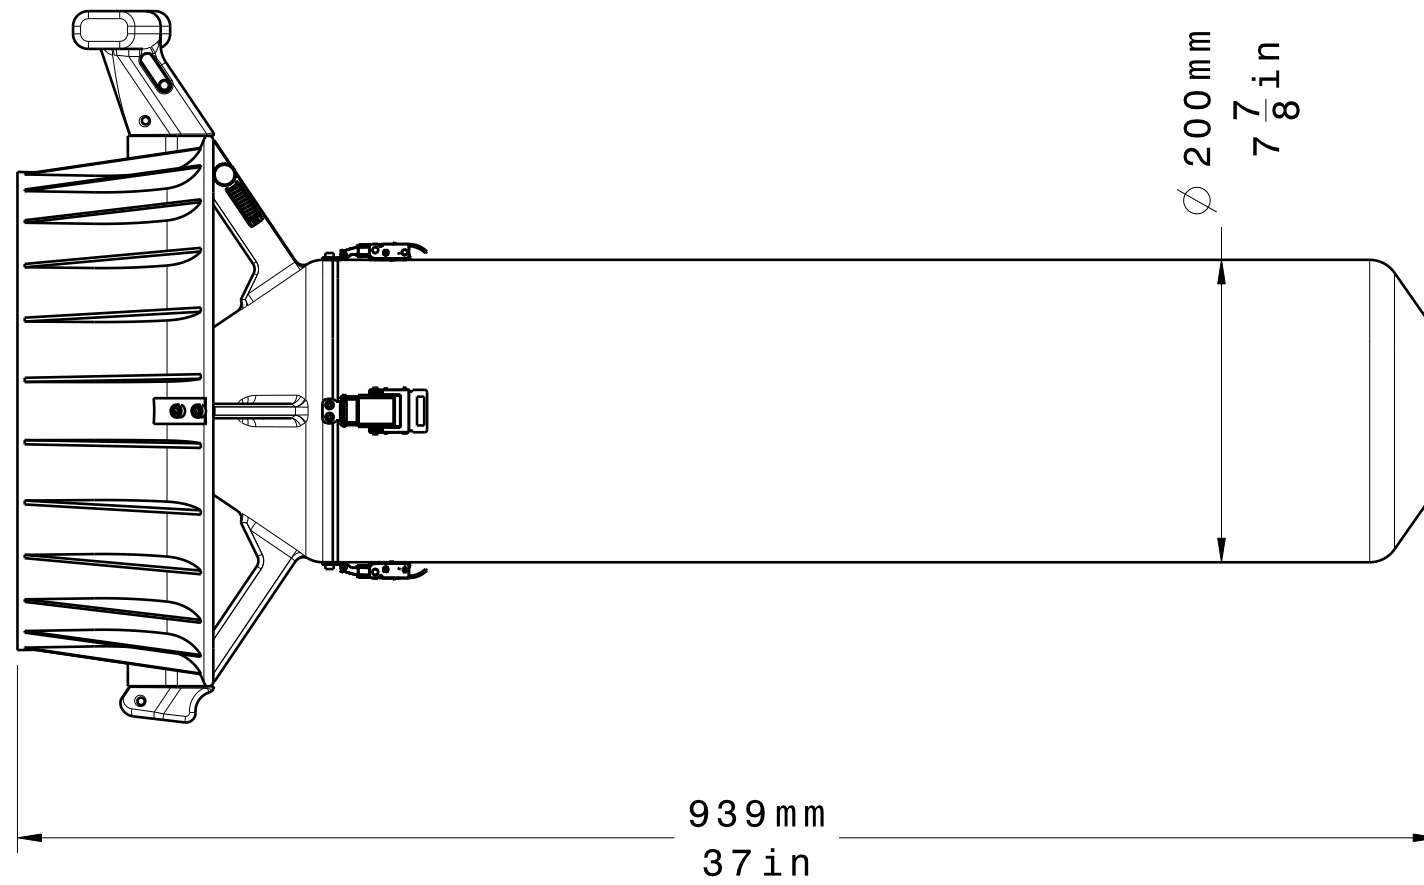

Rev.	Description	Date
1	New Release	XX-XX-XX

Weight: 55 lbs
25 kg

diveX © DIVE XTRAS 2004 ALL RIGHTS RESERVED
 THIS DOCUMENT IS SUPPLIED IN CONFIDENCE. NO REPRODUCTION OF THE DOCUMENT OR ANY PART OF IT OR OF THE ITEMS SHOWN THEREON MAY BE MADE WITHOUT THE COPYRIGHT OWNERS WRITTEN PERMISSION.

All dimensions are in mm.
Deburr & Break all sharp edges

Engineer:

X Scooter Long Body

Drawing No:

INFO

Rev

1

Sheet